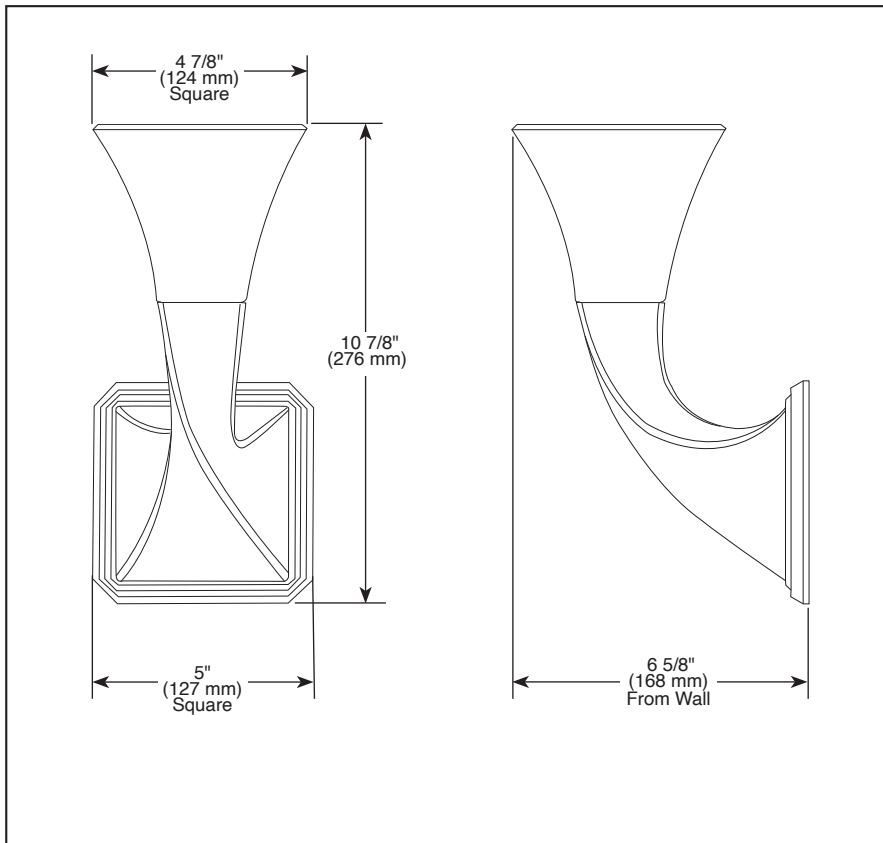

## ACCESSORIES

- Virage® Bath Collection
- Single Light Sconce

Submitted Model No.: \_\_\_\_\_

Specific Features: \_\_\_\_\_

▲ Designate proper finish suffix

### STANDARD SPECIFICATIONS:

- Mounting hardware and mounting instructions included with product
- Glass dome is satin etched
- Max. 60W 120V
- Uses C7 60 watt max. bulb
- Mounts on standard electrical box