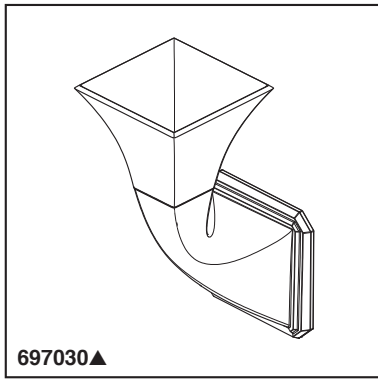

BRIZO®

ACCESSORIES

- Virage® Bath Collection
- Single Light Sconce

Submitted Model No.: _____

Specific Features: _____